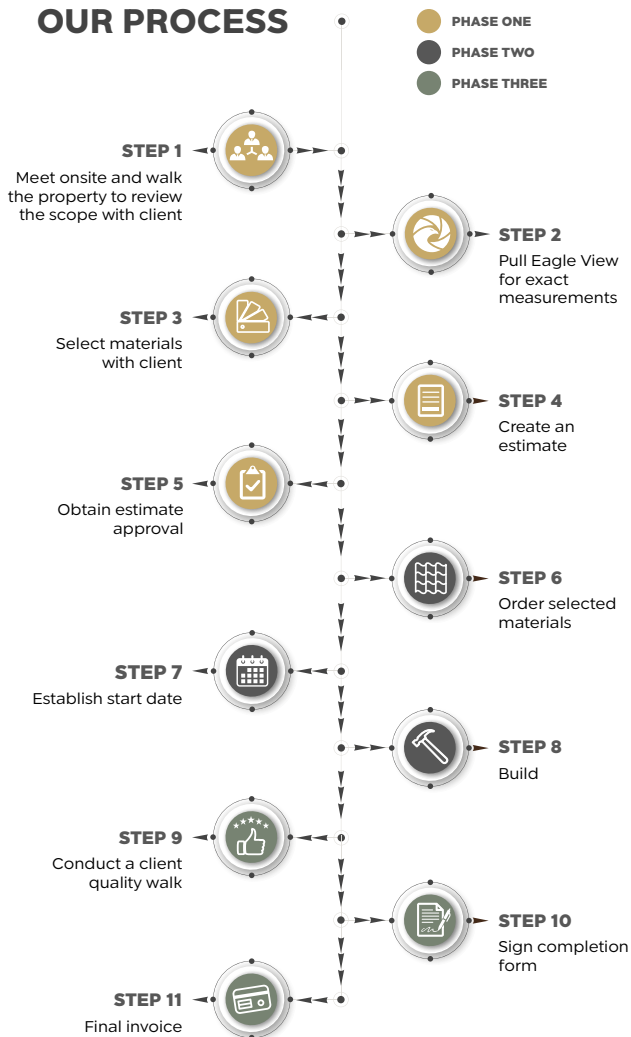

THE ONLY CONSTRUCTION PARTNER YOU'LL EVER NEED

ROOFING PROJECTS OF ANY SIZE

OUR PROCESS

Hall Ryan Construction is no ordinary roofing company. We work with the most advanced roofing contractors and partner with top insurance companies to help our customers maneuver through the most intricate multilayer claims to competitively bid roof replacement projects. When servicing commercial, industrial and apartment buildings, or an average single-family home that simply needs an overhaul, Hall Ryan assures the longevity and value of each roof we install. We take extra time to care for your complex architectural structures, and you can trust that the job will be completed beyond your expectations.

Having installed nearly 10 million square feet of roofing systems over the last several years, we are ready to take on roofing projects of any size. Throughout every project, we make it a point to keep our insurance partners and customers informed on all day-to-day progress and any issues that may arise.